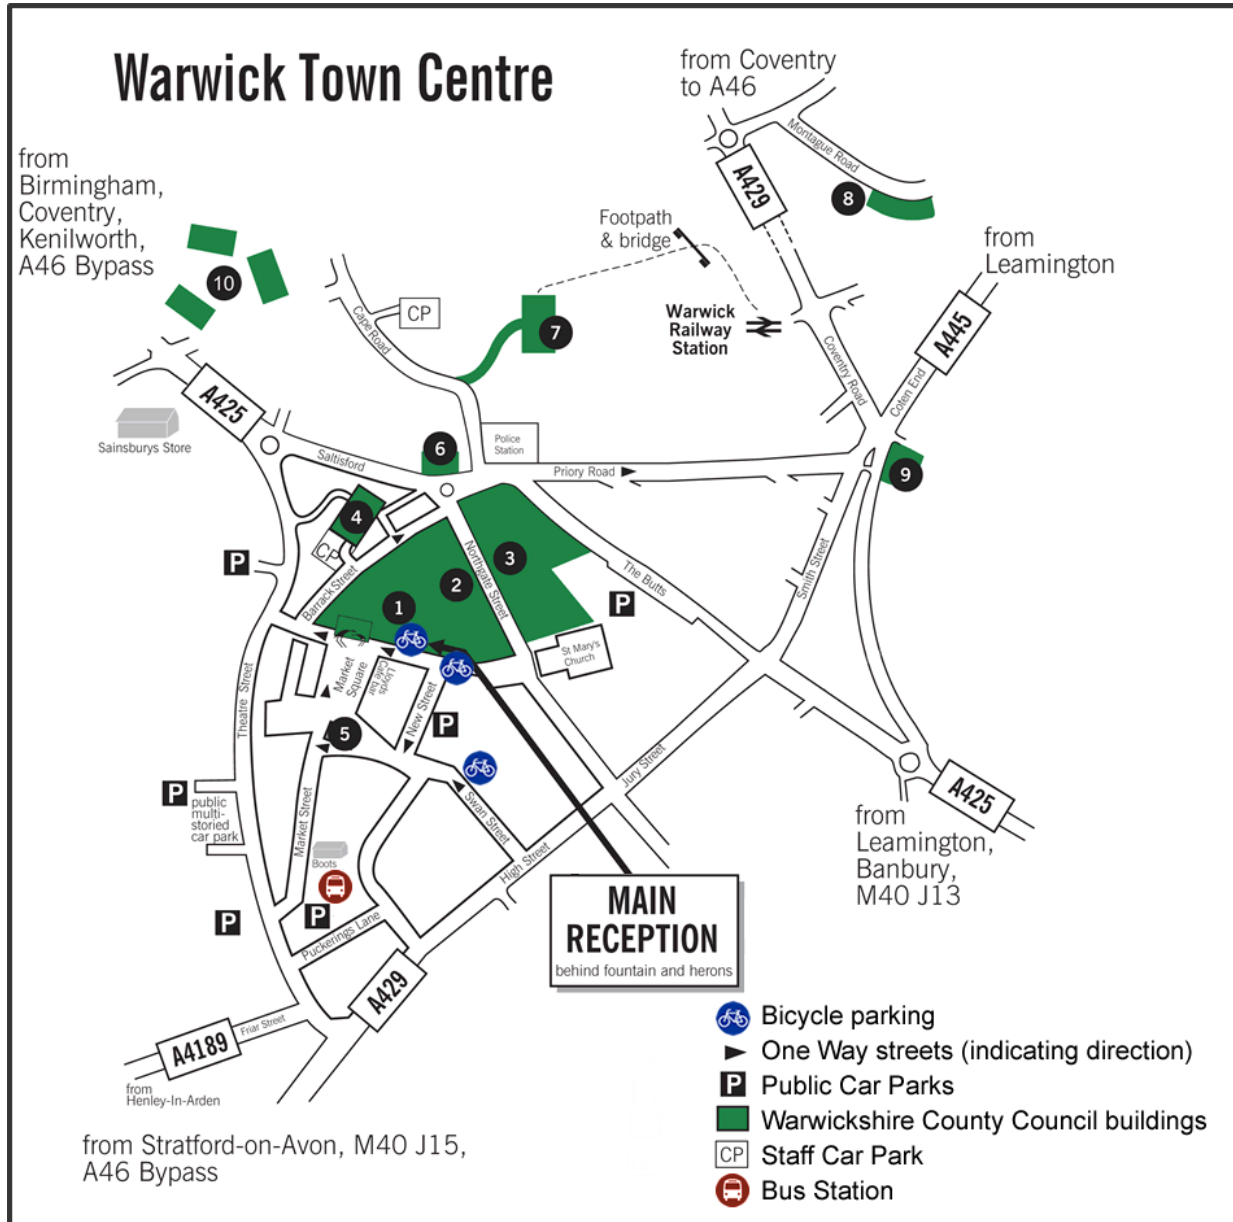

# Warwick town centre map

1. Shire Hall, Warwickshire County Council Headquarters
2. Northgate Street: Judges House and Old Shire Hall
3. Northgate Street: County Council offices
4. Barrack Street: County Council offices & Warwick Library
5. Market Hall museum
6. Northgate House conference centre
7. Priory Park: County Record office
8. Montague Road: County Council offices
9. St John's House museum
10. Saltisford site: County Council offices – B1, B2, B3