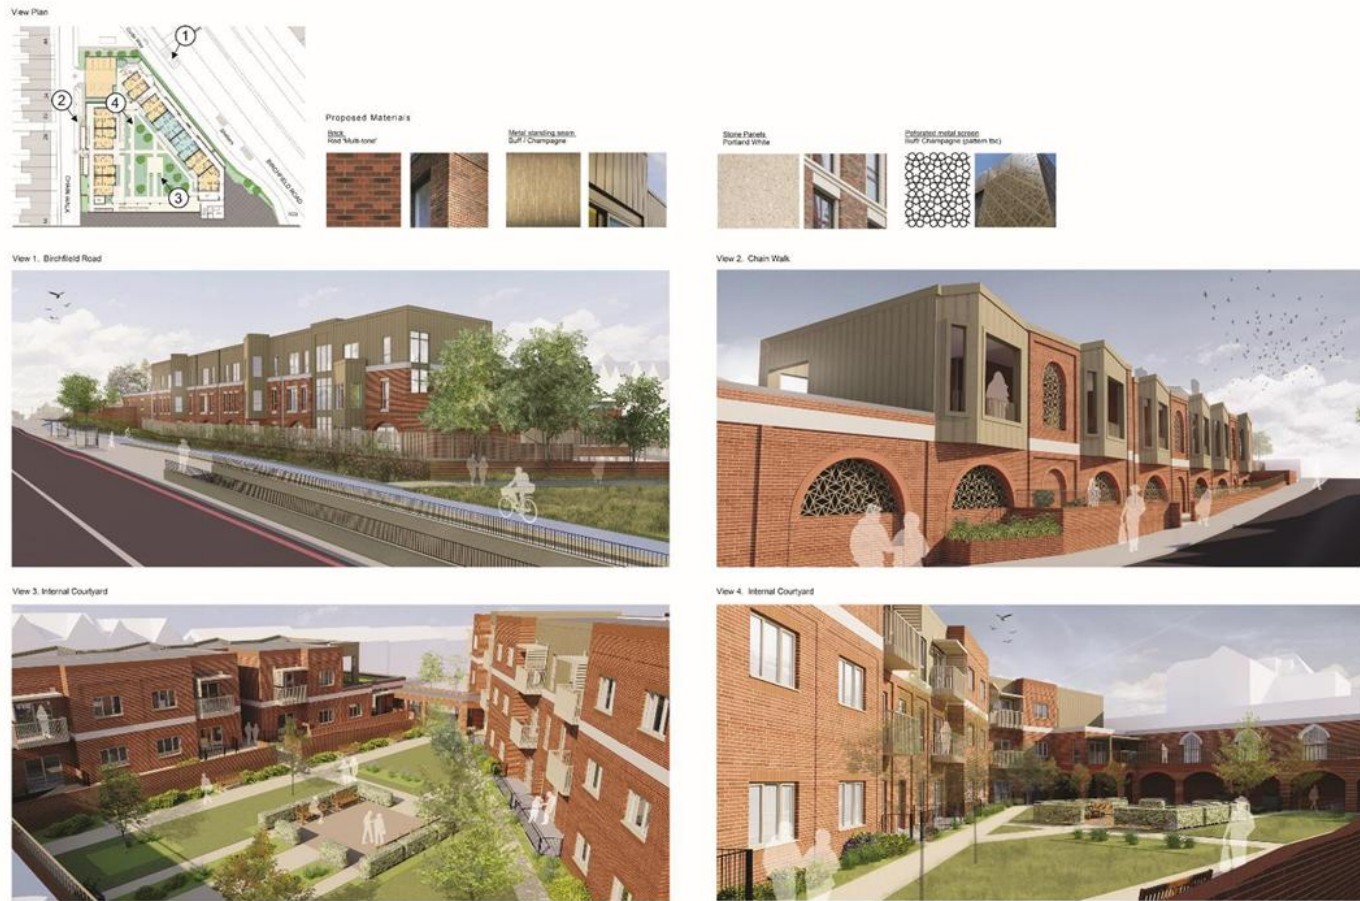

Housing 21 TRIANGLE
ADULTS ONLY

Rupali Court, Lozells, Birmingham

Introducing Rupali Court

People + Place = Co-production Tasks completed

Scheme Name	'Rupali Court'
Operating model	a) Resident led service, b) Tenant Management Organisation, c) Appointing a Managing Agent
Garden Design	Raised beds, community garden
Interior design	Cupboards, Flooring, Shared spaces
Plot	Floor Level, Open Plan/Closed Kitchen, Windows
Tenancy agreement	Terms of tenancy, Pet policy, Anti-social behaviour
Social Activity Programme	Christmas Party, Regular Coffee morning, Day trips, Well Being Workshops