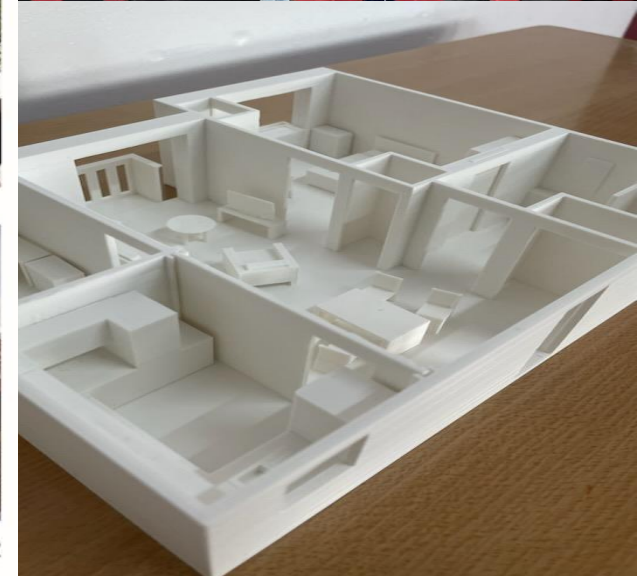

Housing 21 TRIANGLE
ADULTS ONLY

Rupali Court, Lozells, Birmingham

Introducing Rupali Court

People + Place = Co-production Tasks completed

Scheme Name	'Rupali Court'
Operating model	a) Resident led service, b) Tenant Management Organisation, c) Appointing a Managing Agent
Garden Design	Raised beds, community garden
Interior design	Cupboards, Flooring, Shared spaces
Plot	Floor Level, Open Plan/Closed Kitchen, Windows
Tenancy agreement	Terms of tenancy, Pet policy, Anti-social behaviour
Social Activity Programme	Christmas Party, Regular Coffee morning, Day trips, Well Being Workshops