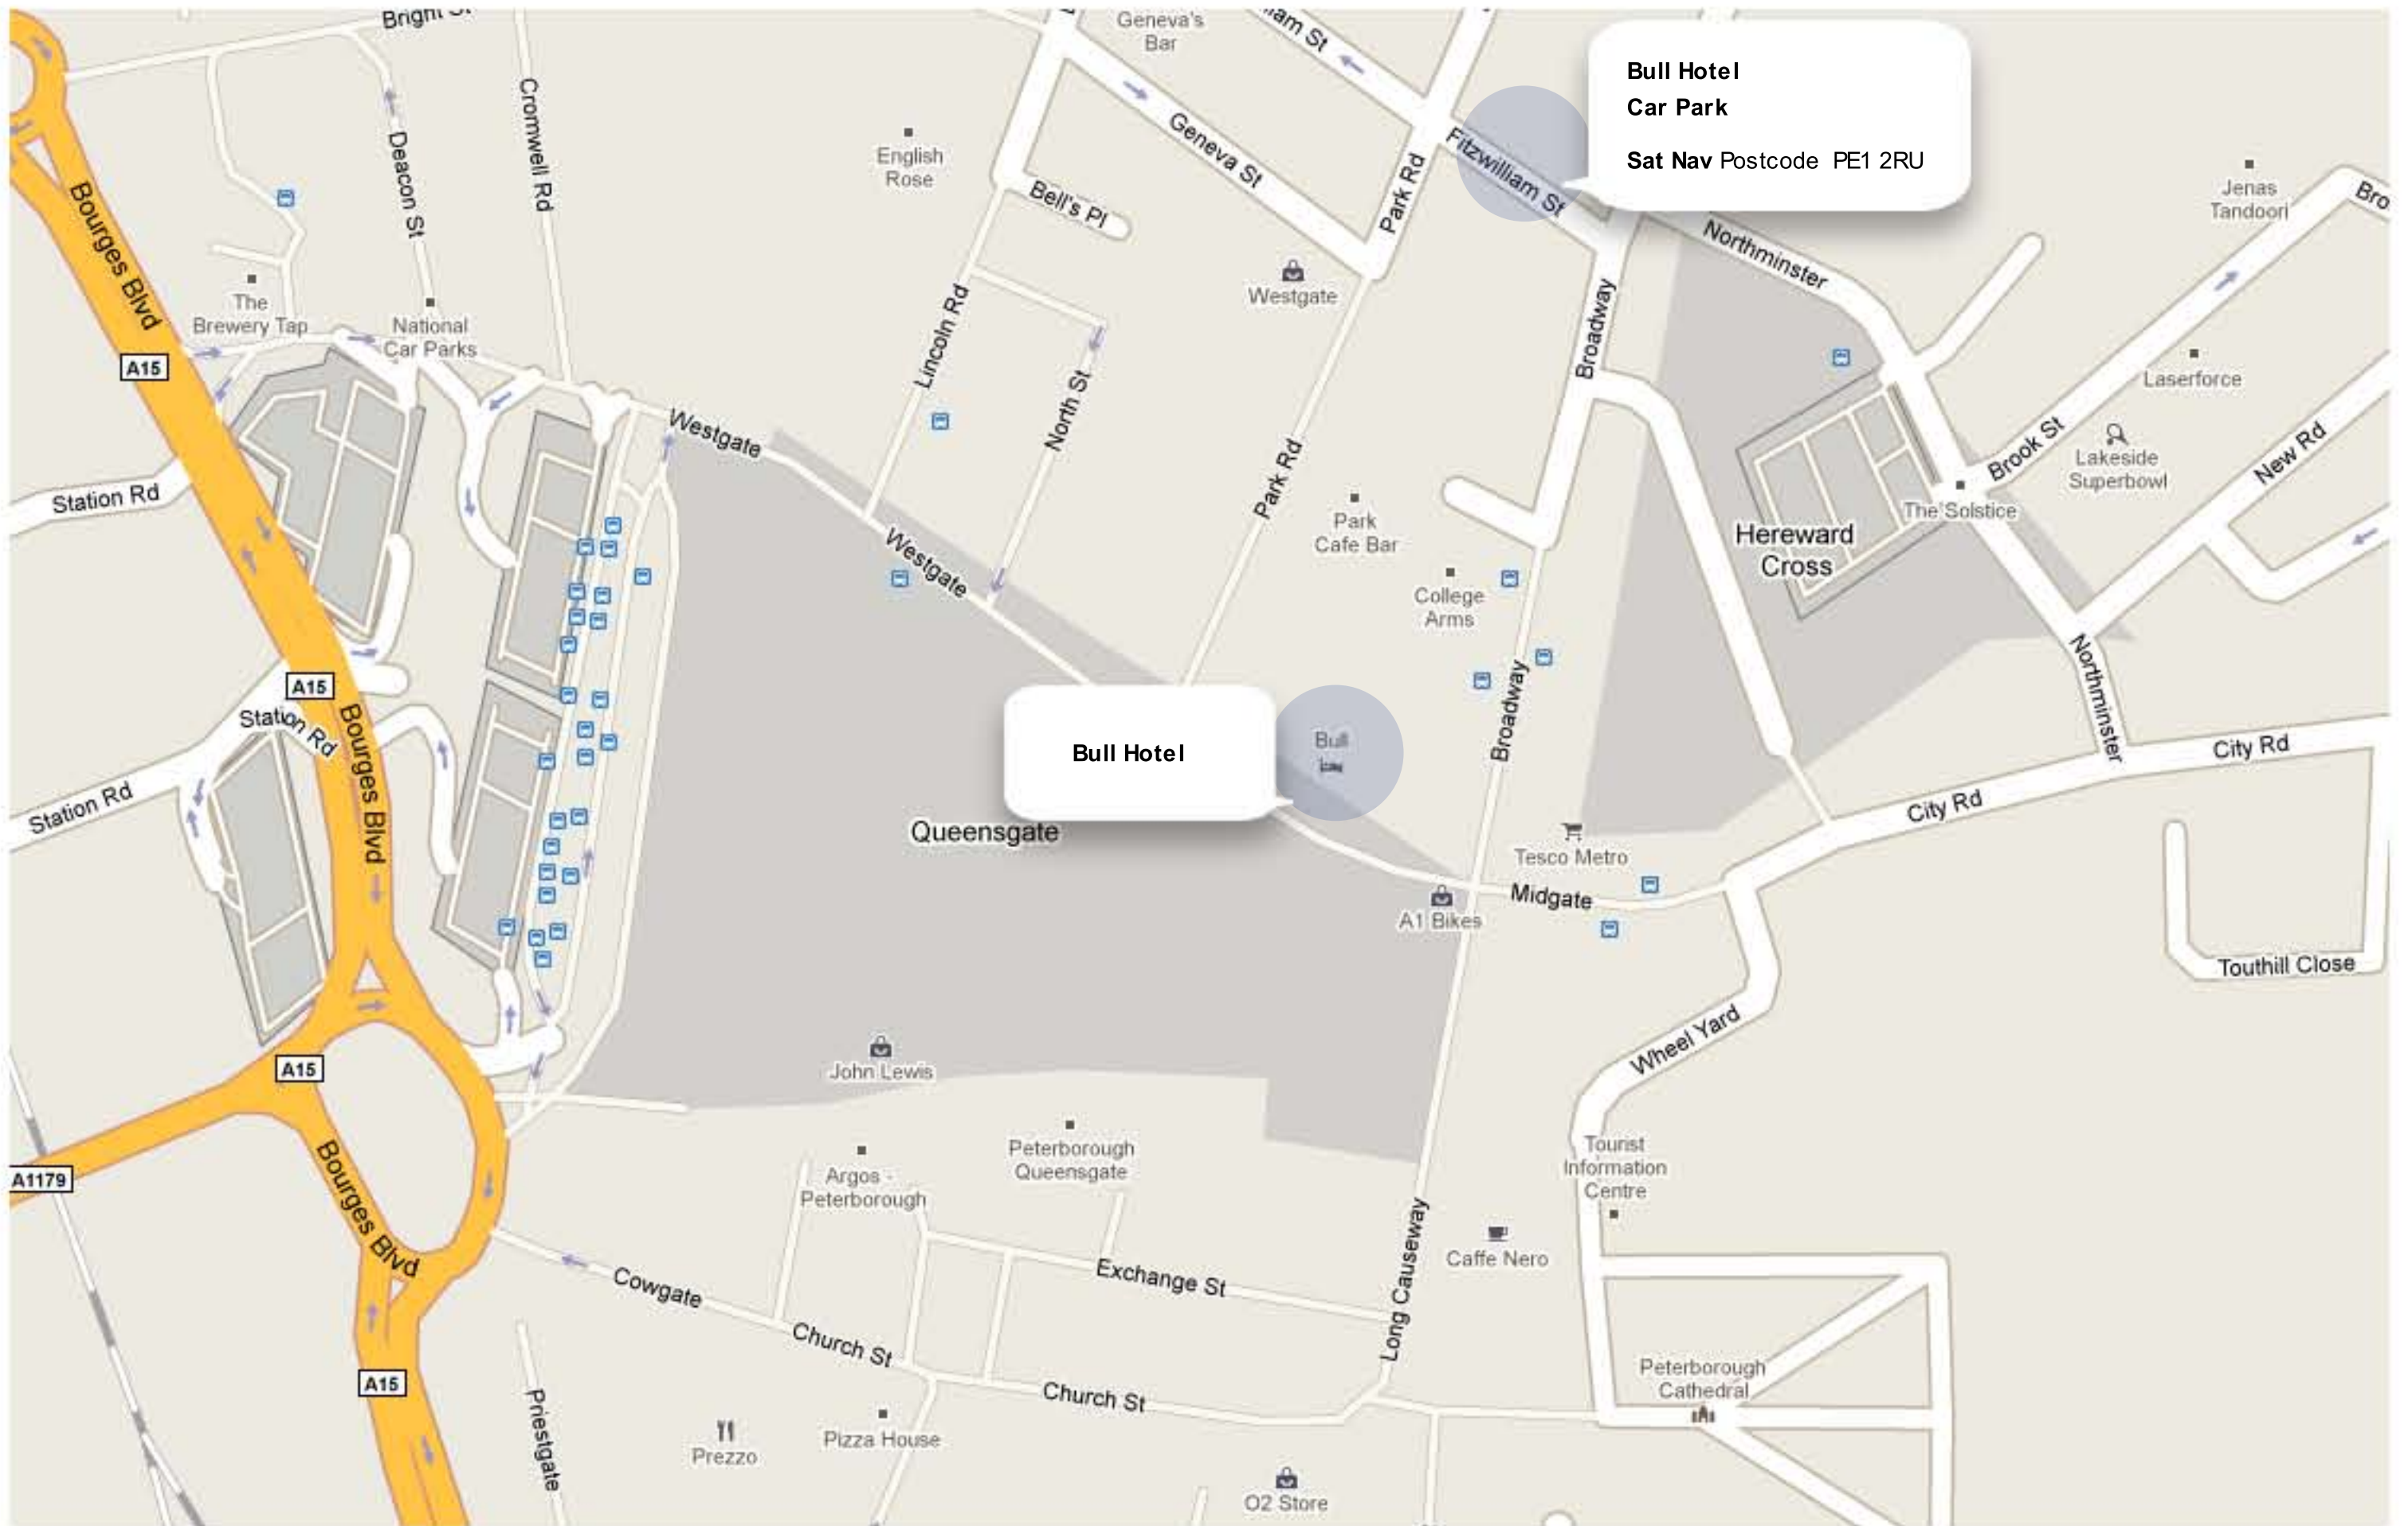

### From the North

From A1M South exit - A47, Peterborough.  
 At roundabout, take 2nd exit - A47  
 Exit A47 at Junction 15  
 At roundabout, take 3rd exit - A1260, leave at Junction 32  
 At mini roundabout, turn left onto A605, following signs for Peterborough.  
 Leave at sign for Boongate, City Centre  
 Take 1st exit at roundabout and proceed to roundabout,  
 Take second exit and proceed along road to T-junction.  
 Turn right along Northminster to junction .  
 Turn left and immediately right into Fitzwilliam Street at entrance to Bull Hotel Car park.

### From the East

From A47 West bound, follow signs for Peterborough and join A1139  
 Peterborough East  
 Leave at Junction 5  
 At roundabout, take fourth exit, proceed along road uphill to roundabout  
 Take 2nd exit and proceed along road to t-junction  
 Turn right along Northminster to junction  
 Turn left and immediately right into Fitzwilliam Street at entrance to Bull Hotel car park.

### From the South

Leave A1 Northbound at junction 17, signposted Peterborough, A1139  
 Take right hand lane and proceed forward on to Fletton Parkway, A1139  
 Exit Junction 5, take 1st exit off roundabout and proceed to roundabout.  
 Take 2nd exit and proceed along road to T-junction  
 Turn right along Northminster to junction  
 Turn left and immediately right into Fitzwilliam Street at entrance to Bull Hotel car park.

### From the West

Leave A14 at junction 13 and take second exit at roundabout, onto A605, Peterborough.  
 Follow A605 signs for Peterborough Picking up A1139  
 Leave A1139 at Junction 5 and take 1st exit off roundabout and proceed along road and uphill to roundabout.  
 Take 2nd exit and proceed along road to T-junction  
 Turn right along Northminster to junction  
 Turn left and immediately right into Fitzwilliam Street at entrance to Bull Hotel car park.